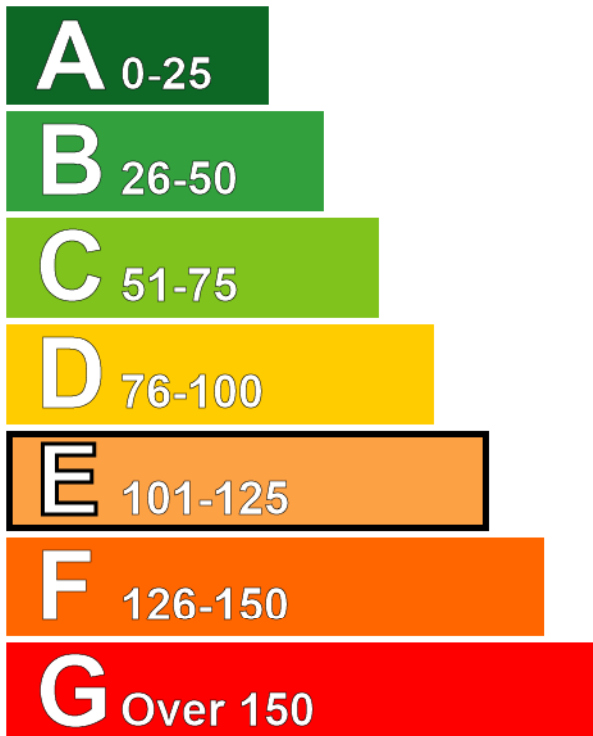

Energy Performance Certificate

Non-Domestic Building

Wagon & Horses
105 Bedford Road
Barton-le-Clay
BEDFORD
MK45 4LP

Certificate Reference Number:
0060-6082-0321-8500-3094

This certificate shows the energy rating of this building. It indicates the energy efficiency of the building fabric and the heating, ventilation, cooling and lighting systems. The rating is compared to two benchmarks for this type of building: one appropriate for new buildings and one appropriate for existing buildings. There is more advice on how to interpret this information on the Government's website www.communities.gov.uk/epbd.

Energy Performance Asset Rating

More energy efficient

Net zero CO₂ emissions

◀ 117 This is how energy efficient the building is.

Less energy efficient

Technical information

Main heating fuel: Oil
Building environment: Heating and Natural Ventilation
Total useful floor area (m²): 330
Building complexity (NOS level): 3

Benchmarks

Buildings similar to this one could have ratings as follows:

45 If newly built
61 If typical of the existing stock

Administrative information

This is an Energy Performance Certificate as defined in SI2007:991 as amended